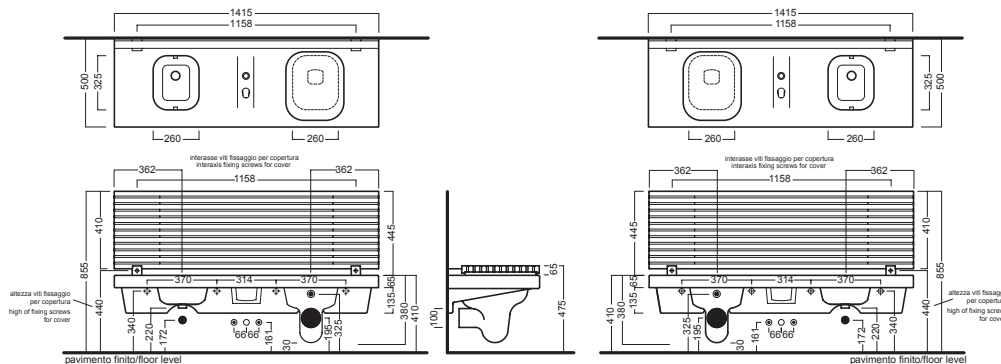

ACCESSORI ACCESSORIES

YXB7 staffa 140 per muratura 140 bracket for brick wall

YXSM staffa 140 per cartongesso 140 bracket for plasterboard wall

Y1H9 cassetta GEBERIT "Sigma 8" GEBERIT "Sigma 8" cistern

YOQ3 sifone ribassato short trap

YXMN (BI-White) piletta a scarico libero free outlet drain siphon

YXBD pulsante di scarico remoto remote push button

YXBS miscelatore bidet bidet mixer

YXH8 cassetto/contenitore 140 140 drawer

Y1FF01 sedile frenato soft close seat cover

YXH442 copertura 140 iroko 140 wood cover

YXHG01 copertura 140 bianca 140 white cover

DISEGNO TECNICO TECHNICAL DESIGN