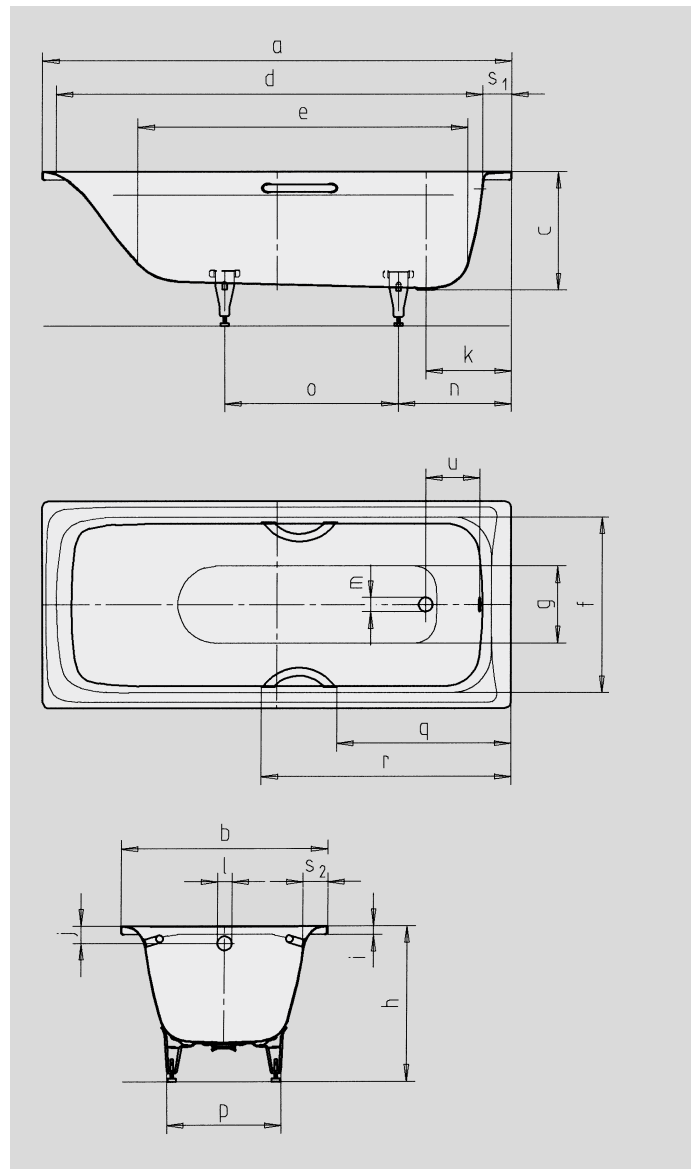

SANILUX SANILUX STAR

- especially comfortable thanks to rounded area for neck
- one-seater bath with waste at foot end
- classic four-cornered model
- made of KALDEWEI steel enamel
- also available with grips

Similar illustration

Model No.		342 / 343
External length	a	1700 mm
External width	b	750 mm
Depth	c	430 mm
Internal length (top)	d	1545 mm
Internal length (bottom)	e	1150 mm
Internal width (top)	f	585 mm
Internal width (bottom)	g	328 mm
Height with feet	h	535-555 mm
Height of rim	i	32 mm
Distance top edge to centre of overflow hole	j	63 mm
Distance bath edge to centre of drain hole	k	310 mm
Diameter of overflow hole	l	52 mm
Diameter of drain hole	m	52 mm
Distance foot end of bath edge to centre of foot	n	410 mm
Distance between the feet	o	630 mm
Max. width of feet	p	430 mm
Distance bath edge (foot end) to where grip/handle starts (Mod. 343)	q	632 mm
Distance bath edge (foot end) to where grip/handle ends (Mod. 343)	r	905 mm
Width of rim (foot end; lengthwise)	s ₁ ; s ₂	100; 58 mm
Distance between centre holes	u	200 mm
Water volume** in litres		124
Weight of the enamelled bath in kg		49
Anti-slip		∅ 288 mm
Full anti-slip		600 x 220 mm

Subject to technical alterations, tolerances and errors. Similar illustration.
** 70 litres displacement on average.

KALDEWEI