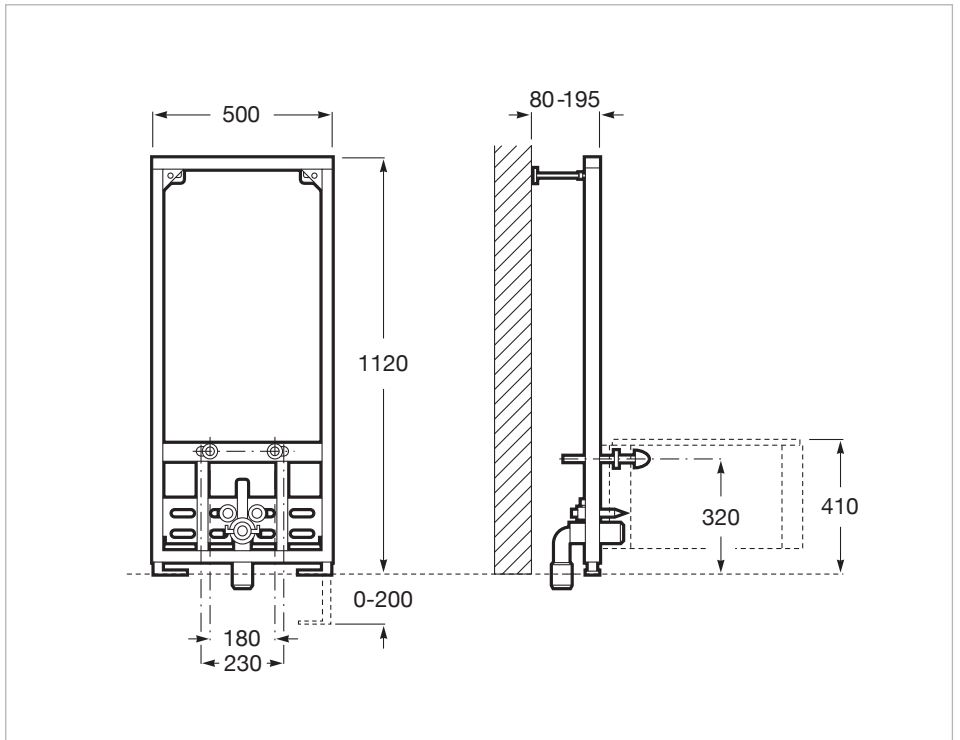

PRO BIDET - Concealed structure for wall-hung bidet

Suitable for: Wall-hung bidet

Dimensions

Length: 500 mm.
 Width: 80 mm.
 Height: 1120 mm.

Technical drawings

Systems that combine efficiency and technology, turning them into solutions that look after the design and adapt perfectly to the space concerned. Innovation and the avant-garde join forces to guarantee the best features, where convenience, saving and style are to be found in every detail.